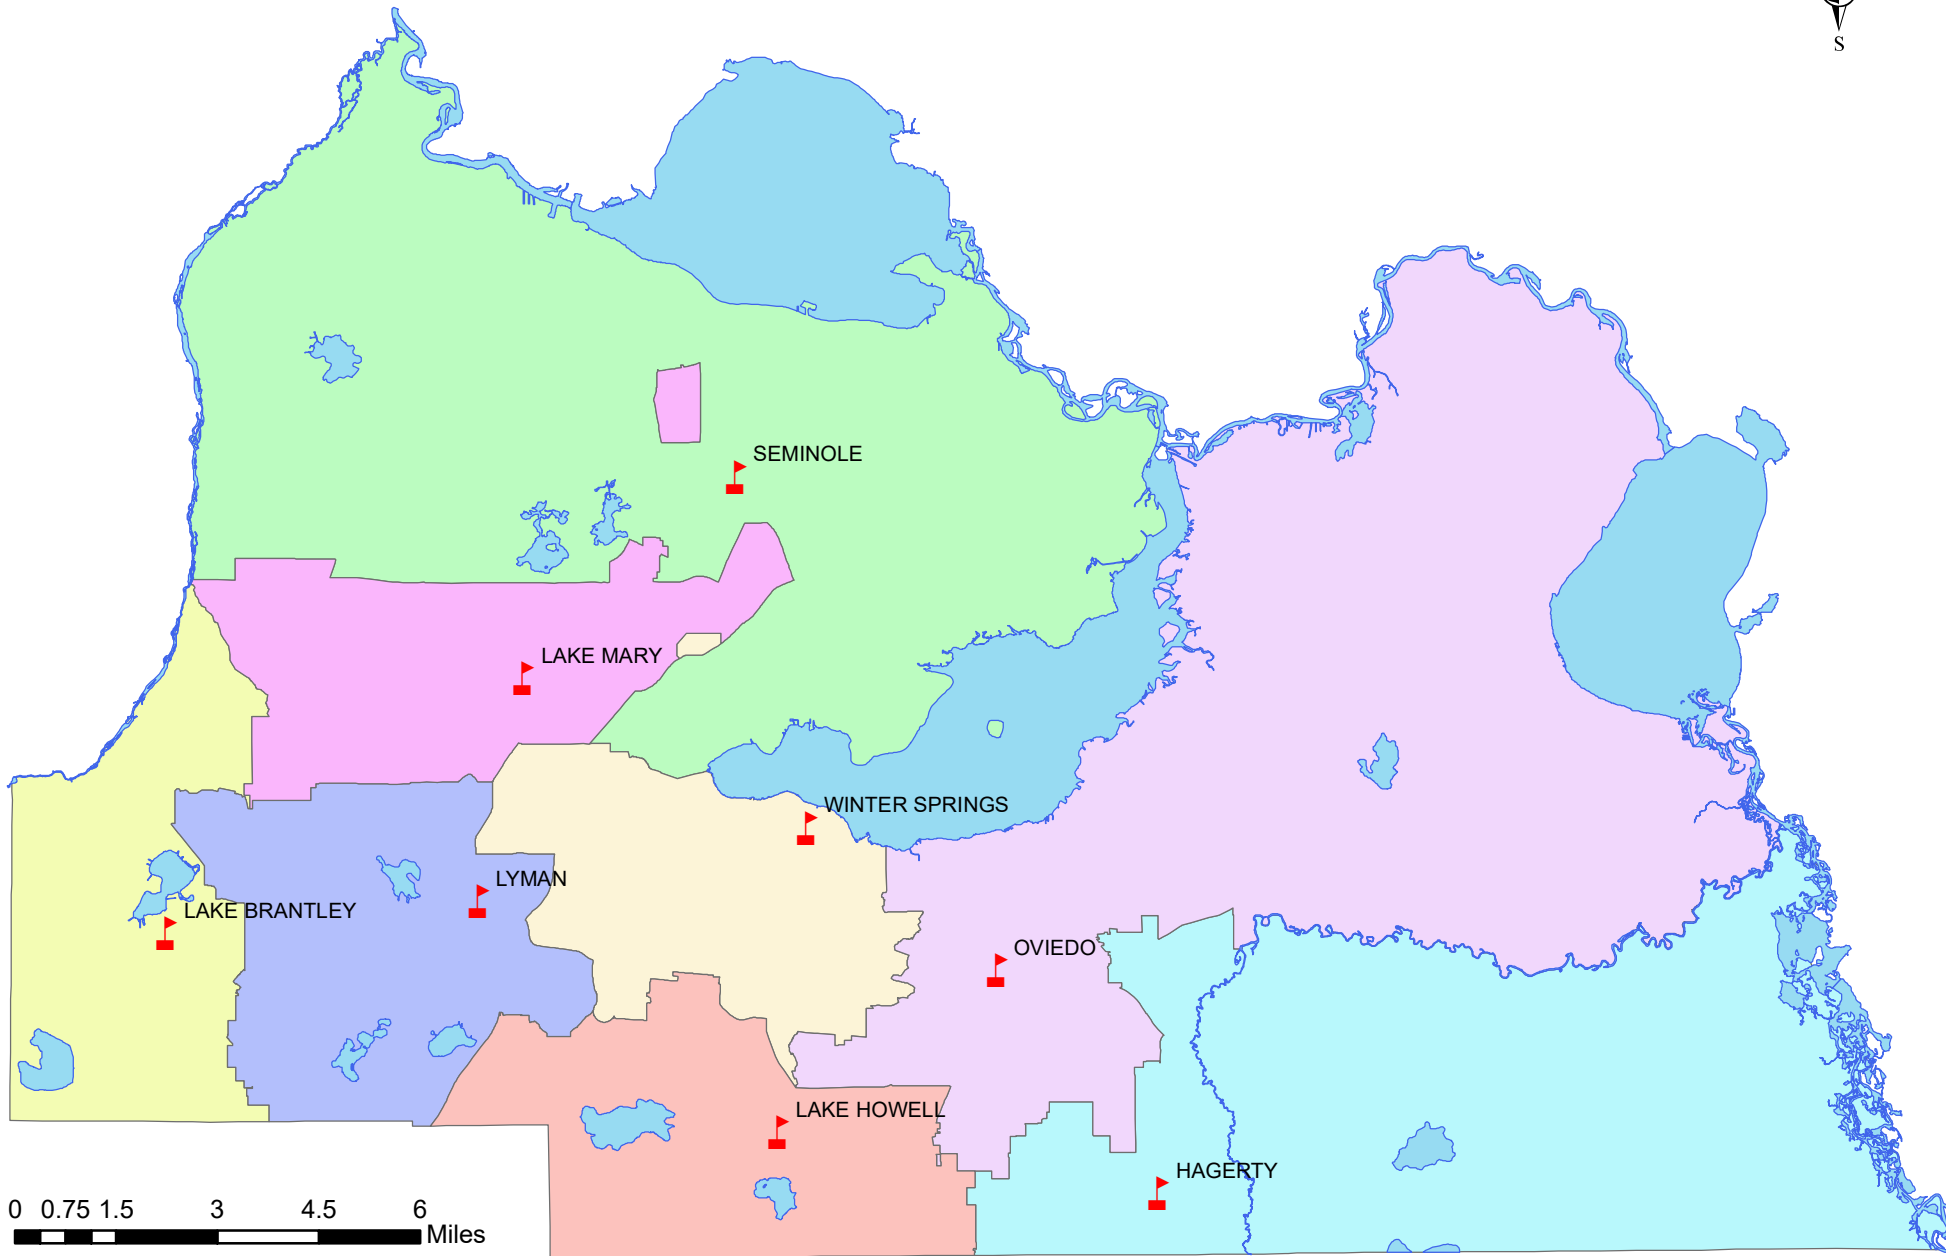

Seminole County Public Schools High School Attendance Zones

0 0.75 1.5 3 4.5 6 Miles